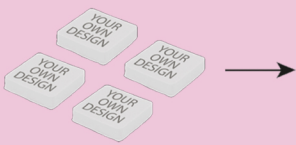

Production time for physical sample
14 business days

Production time for mass production
30 business days

Minimum order quantity
500