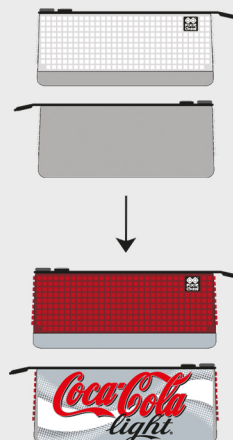

Net Pricing
 500 - \$2.38 1000 - \$2.22
 3000 - \$1.85 5000 - \$1.78

Setup fee - \$400

ADJUSTABLE LENGTH

Mosaic Panel

- Custom color
- 4 Multipixels with own design
- Packaging: PP bag

Net Pricing
 500 - \$2.53 1000 - \$2.38
 3000 - \$2.10 5000 - \$2.01

Setup fee - \$400

STICKER BACK

Clip Ring

- Custom color
- 4 Multipixels with own design
- Packaging: PP bag

Net Pricing
 500 - \$1.57 1000 - \$1.42
 3000 - \$1.14 5000 - \$1.07

Setup fee - \$400

Large Pouch

STANDARD

- With felt fabric
- 4 Multipixels with own design
- Packaging: PP bag

Net Pricing
 500 - \$6.38 1000 - \$6.18
 3000 - \$5.86 5000 - \$5.72

Setup fee - \$400

CUSTOM PRINT

- Your own design printed on the back
- 4 Multipixels with own design
- Packaging: PP bag